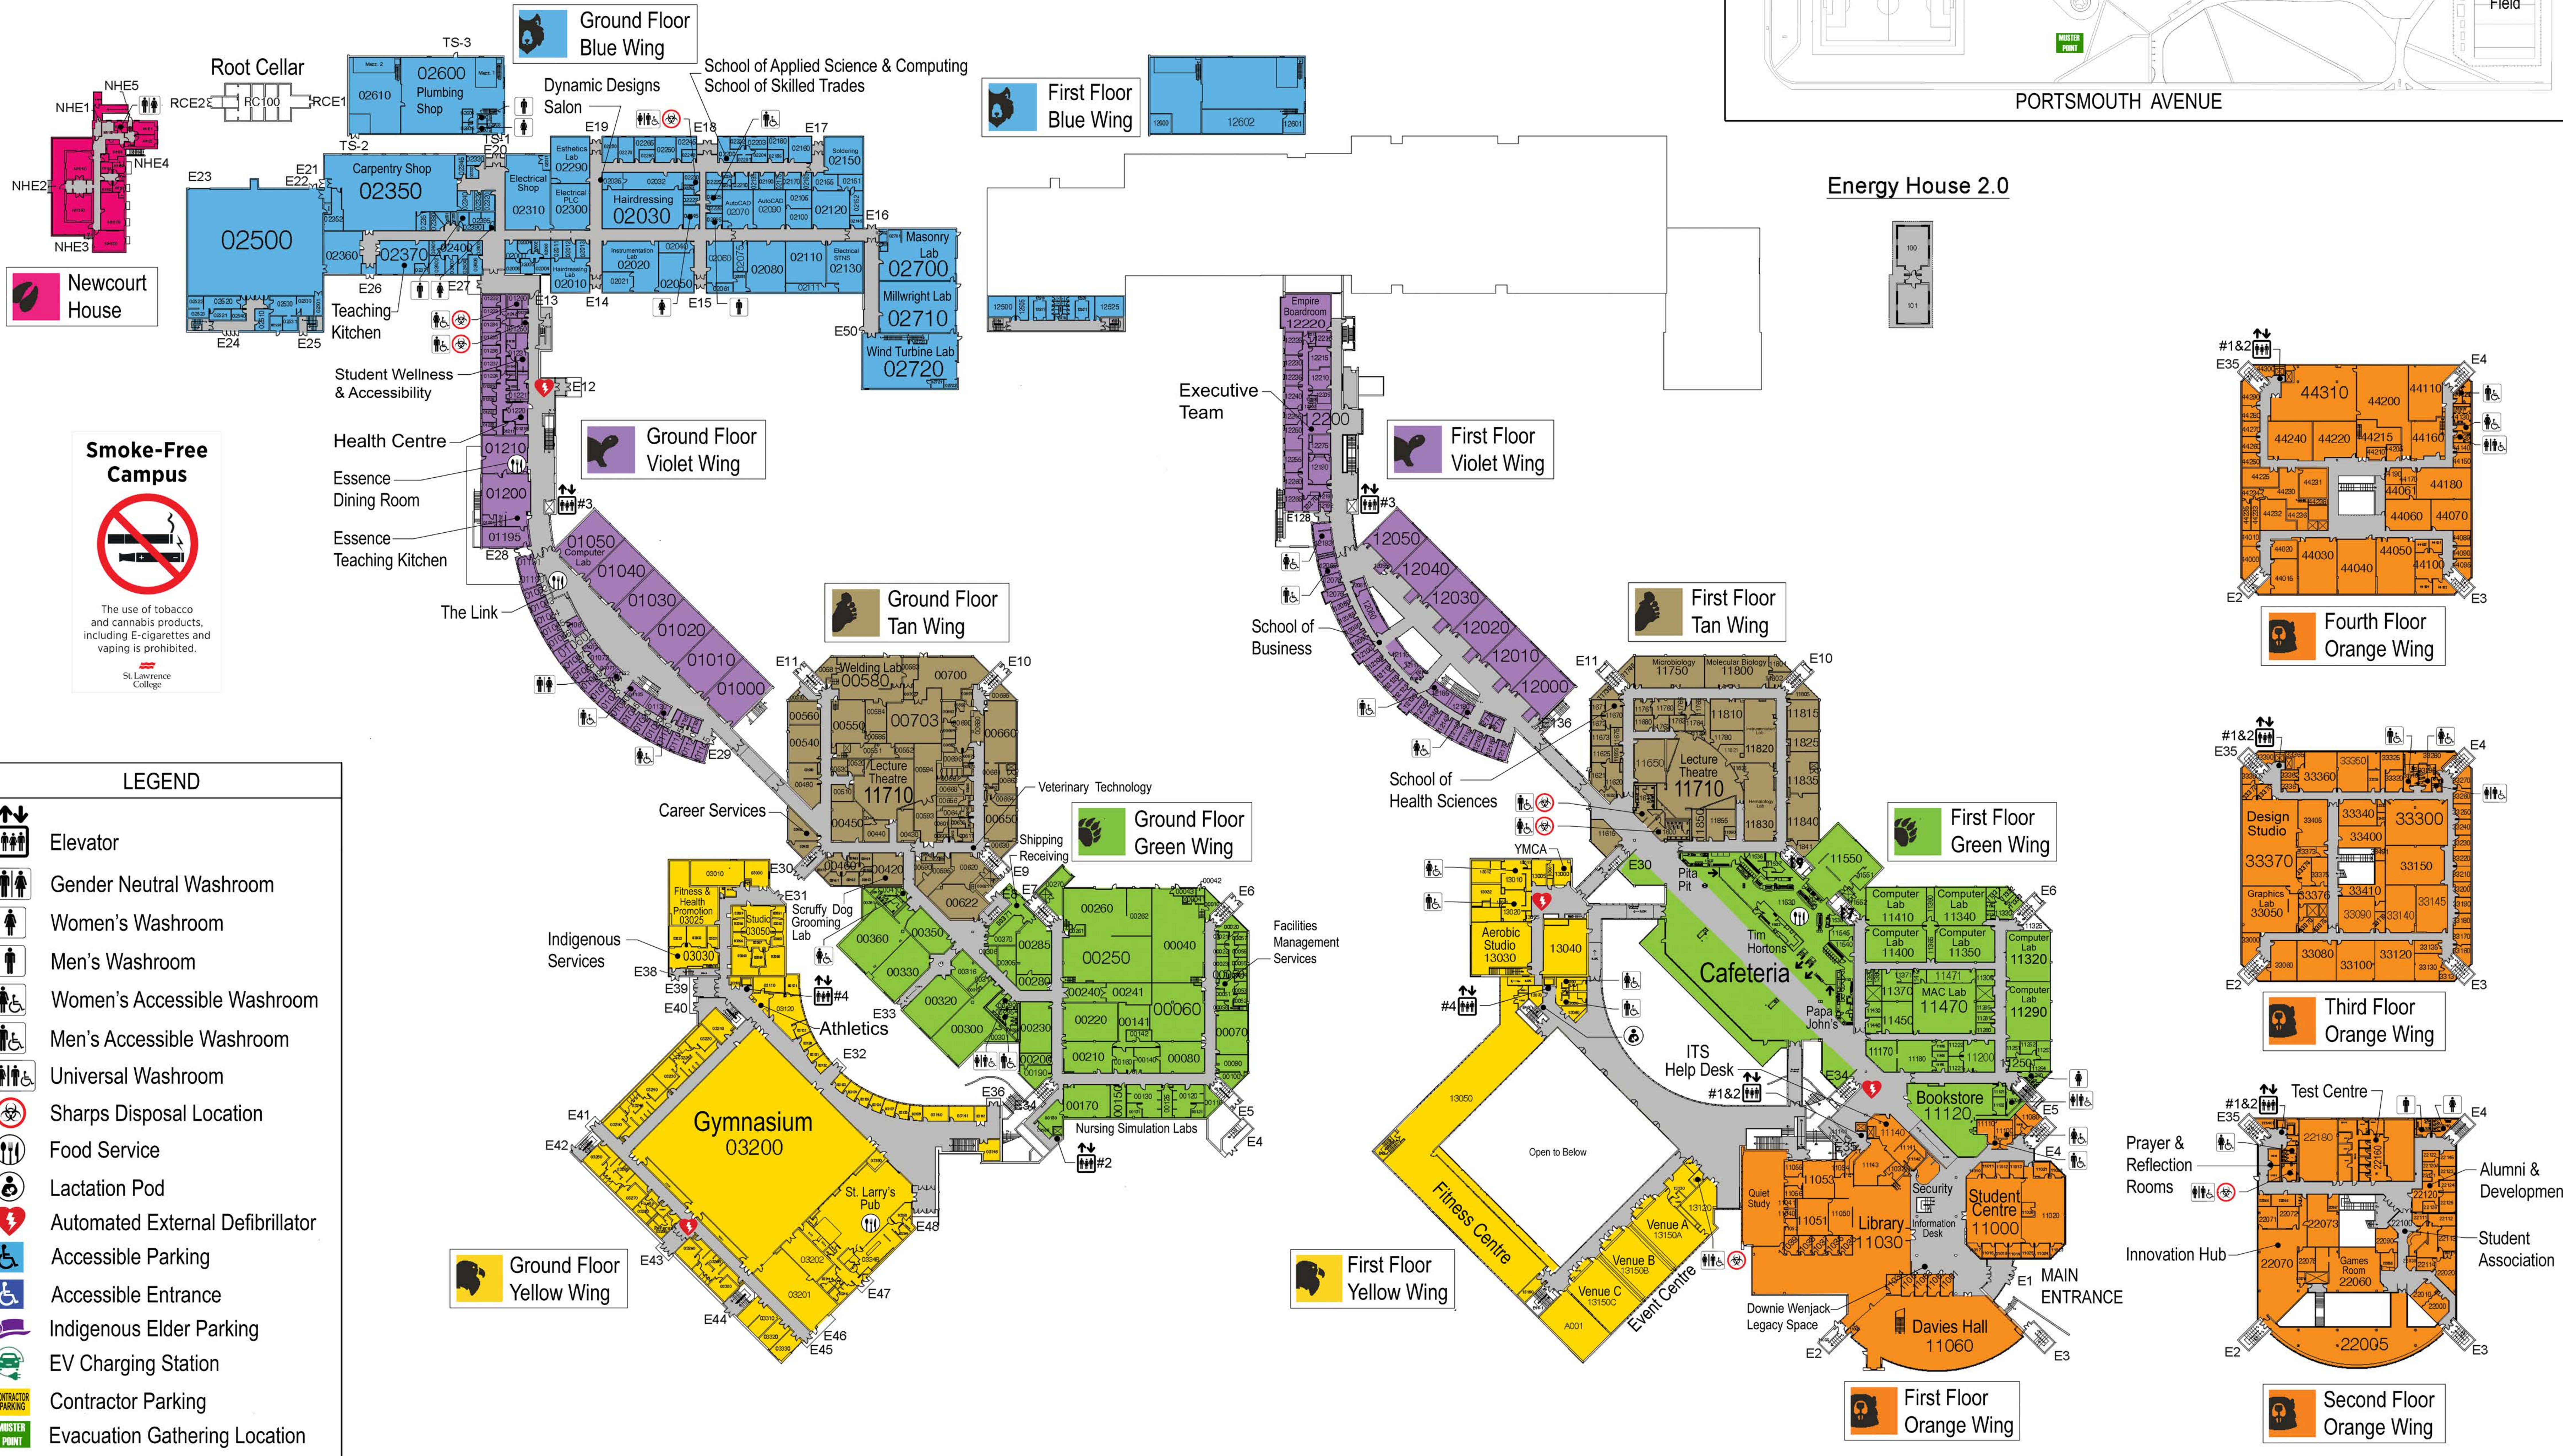

# St. Lawrence College Kingston Campus Directory

**Smoke-Free Campus**

The use of tobacco and cannabis products, including E-cigarettes and vaping is prohibited.

St. Lawrence College

- LEGEND**
- Elevator
  - Gender Neutral Washroom
  - Women's Washroom
  - Men's Washroom
  - Women's Accessible Washroom
  - Men's Accessible Washroom
  - Universal Washroom
  - Sharps Disposal Location
  - Food Service
  - Lactation Pod
  - Automated External Defibrillator
  - Accessible Parking
  - Accessible Entrance
  - Indigenous Elder Parking
  - EV Charging Station
  - Contractor Parking
  - Evacuation Gathering Location