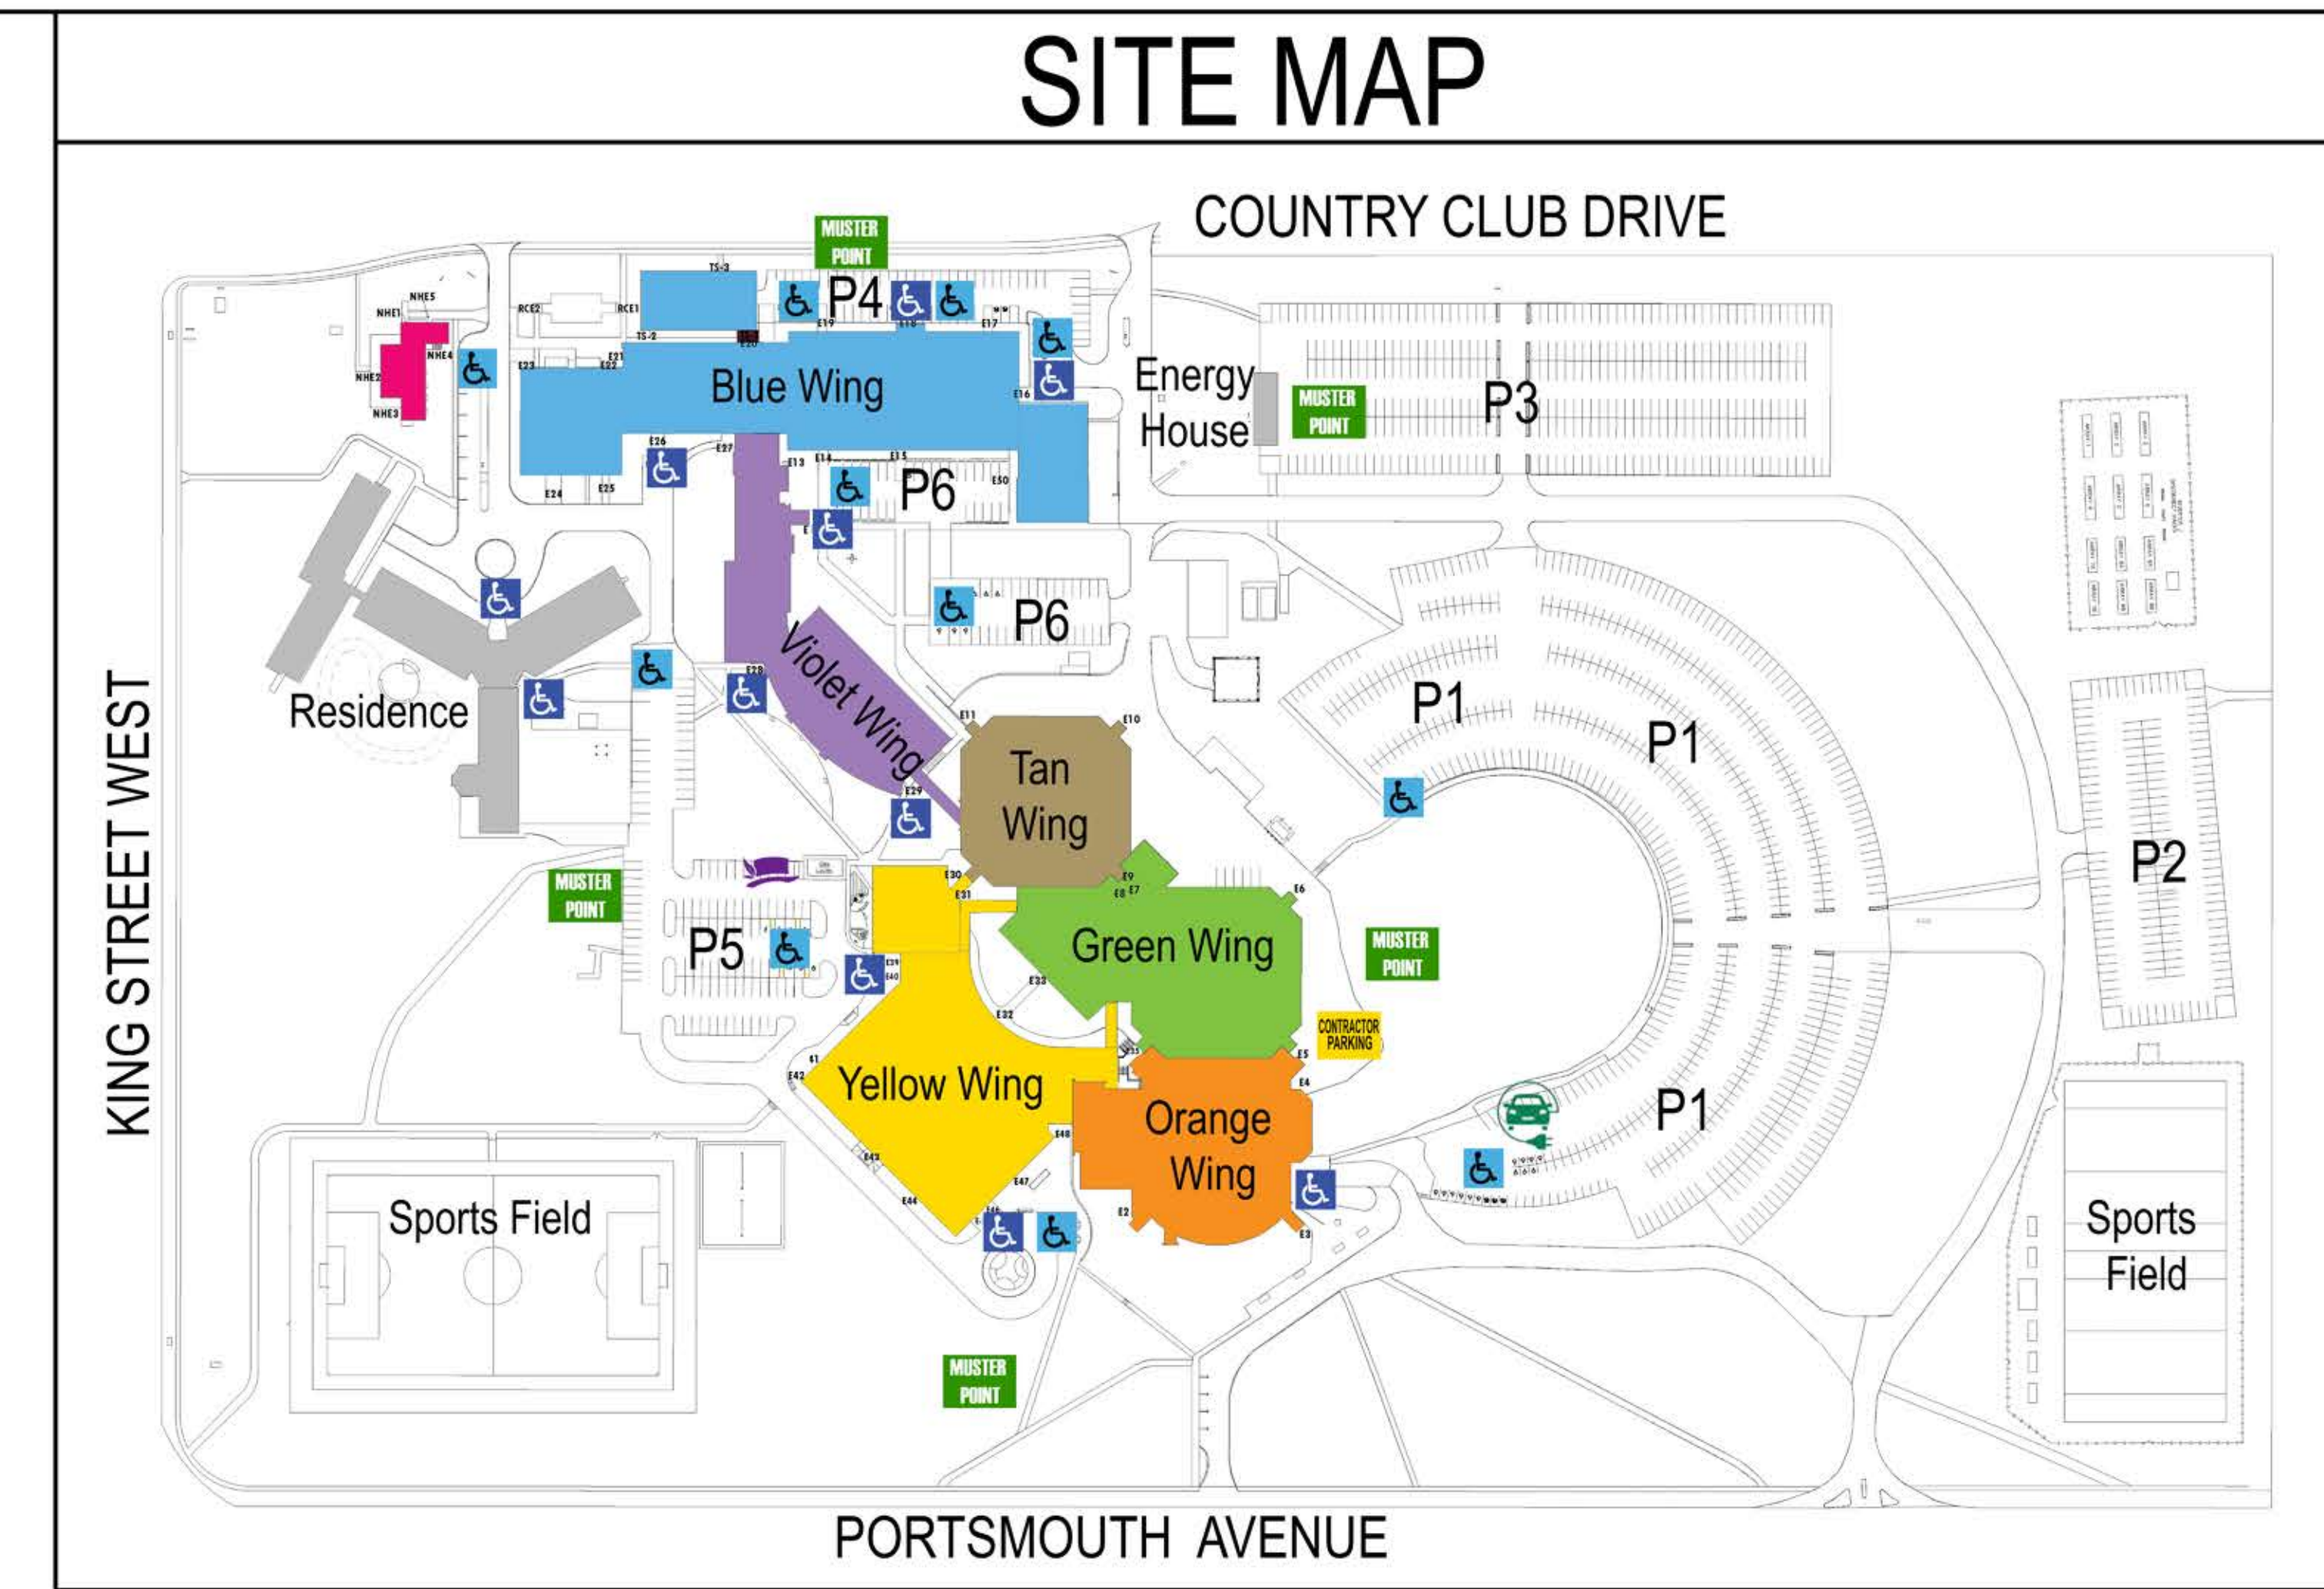

# St. Lawrence College Kingston Campus Directory

**Smoke-Free Campus**

The use of tobacco and cannabis products, including E-cigarettes and vaping is prohibited.

St. Lawrence College

- LEGEND**
- Elevator
  - Gender Neutral Washroom
  - Women's Washroom
  - Men's Washroom
  - Women's Accessible Washroom
  - Men's Accessible Washroom
  - Universal Washroom
  - Sharps Disposal Location
  - Food Service
  - Lactation Pod
  - Automated External Defibrillator
  - Accessible Parking
  - Accessible Entrance
  - Indigenous Elder Parking
  - EV Charging Station
  - Contractor Parking
  - Evacuation Gathering Location