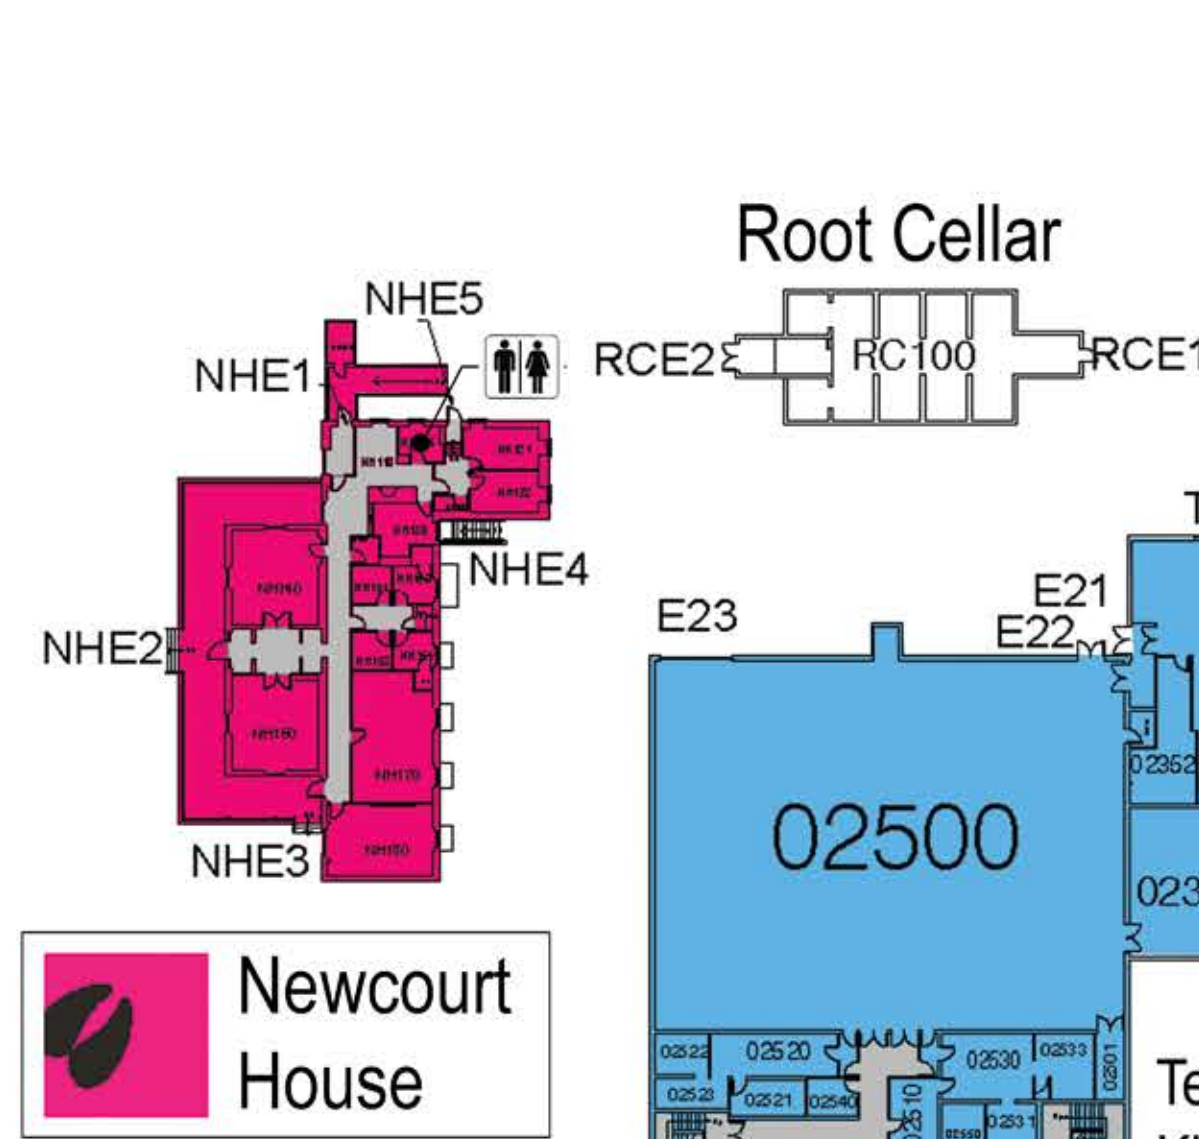

# St. Lawrence College Kingston Campus Directory

**Smoke-Free Campus**

The use of tobacco and cannabis products, including E-cigarettes and vaping is prohibited.

St. Lawrence College

- LEGEND**
- Elevator
  - Gender Neutral Washroom
  - Women's Washroom
  - Men's Washroom
  - Women's Accessible Washroom
  - Men's Accessible Washroom
  - Universal Washroom
  - Sharps Disposal Location
  - Food Service
  - Lactation Pod
  - Automated External Defibrillator
  - Accessible Parking
  - Accessible Entrance
  - Indigenous Elder Parking
  - EV Charging Station
  - Contractor Parking
  - Evacuation Gathering Location